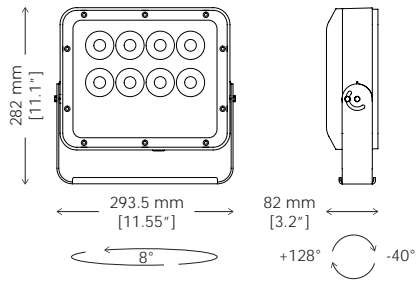

CAPITAL 100 MC